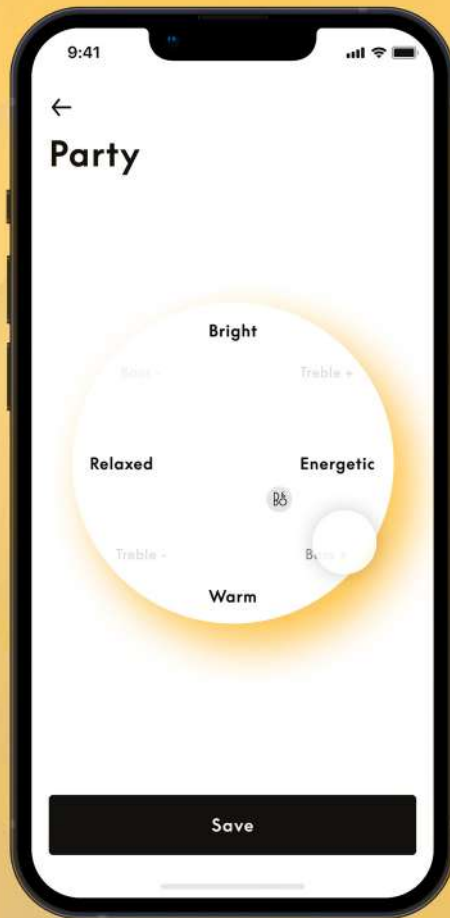

Music at your fingertips

More bass. More warmth. More you. Personalise your listening experience with the B&O app. Beosonic equaliser and noise cancellation adjusters give you complete control over how you listen, with just a tap.