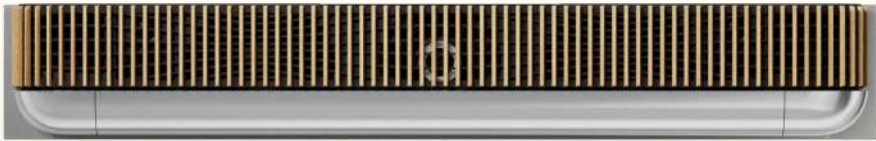

# Beosound Theatre

A cinematic masterpiece years in the making, made for years to come. Beosound Theatre delivers all the immersion of a multi-speaker setup, but from one sleek soundbar that any TV can be docked into. It's a sound and vision experience unheard of. Until now.

## Beosound Level

FLEXIBLE WIRELESS SPEAKER

Smart enough to play anywhere. Portable enough to go everywhere. Lay it flat, on its side or hang it on the wall – it adapts to keep your music beautifully balanced and crystal clear. And with streaming built in, it's always ready to play. Beosound Level puts the moment in your hands.

## Beosound Edge

POWERFUL CIRCULAR  
SPEAKER

When it comes to making a statement, balance is key. Beosound Edge is an iconic piece of minimalist design, packed with enough acoustic power to fill any room with thunder. Volume change? Simply rock it back and forth to adjust. On the floor or on the wall, Beosound Edge is poised to play.