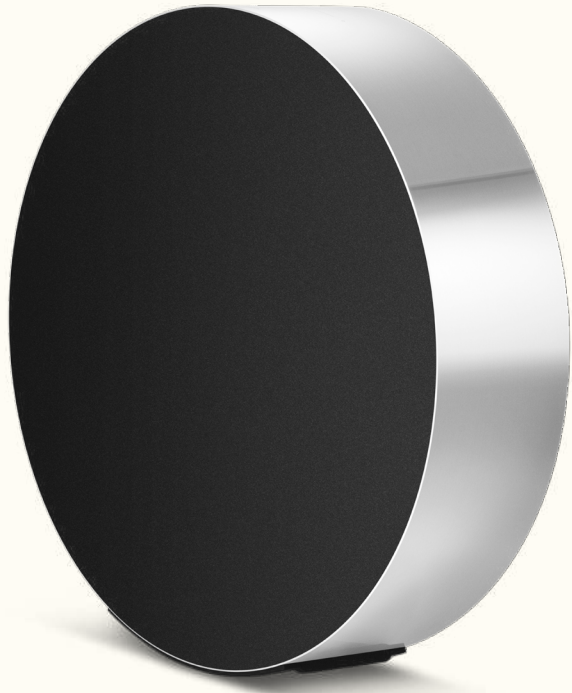

## Beosound Balance

SCULPTURAL WIRELESS  
SPEAKER

An award-winner for a reason. Beosound Balance's minimal design contrasts its stop-in-your-tracks sound, which plays out in 360-degrees to keep you in the moment from anywhere. The materials? As rich and textured as your favourite song. This is minimalism that maximises listening pleasure.

**Slim shape.  
Big impression.**

## **Beosound Emerge**

Elegant and ultra-slim, it fits in anywhere – from a bookshelf in the bedroom to a tight corner in the kitchen. And despite its size, it reaches you everywhere in the room with full-range, ultra-wide sound. Beosound Emerge takes your music to places never imagined before.

## Beosound Edge

POWERFUL CIRCULAR  
SPEAKER

When it comes to making a statement, balance is key. Beosound Edge is an iconic piece of minimalist design, packed with enough acoustic power to fill any room with thunder. Volume change? Simply rock it back and forth to adjust. On the floor or on the wall, Beosound Edge is poised to play.