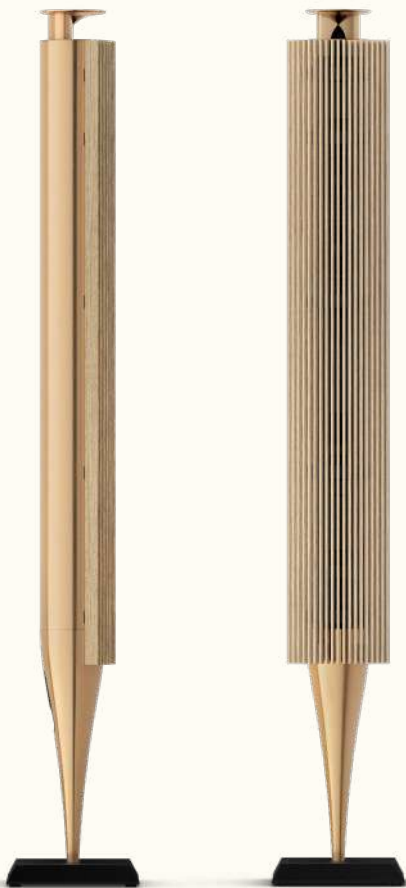

A pillar of sound

Beolab 18

ICONIC STEREO
SPEAKERS

● ● ● Customisable

An icon of luxury that cuts the cords. Slender in shape but potent in power, this is wireless high-fidelity sound that transforms music and movies into a sensory experience. Place Beolab 18 in any tight spot and it'll do the rest. Add a pair to your Beovision TV for an immersive stereo or surround sound moment.